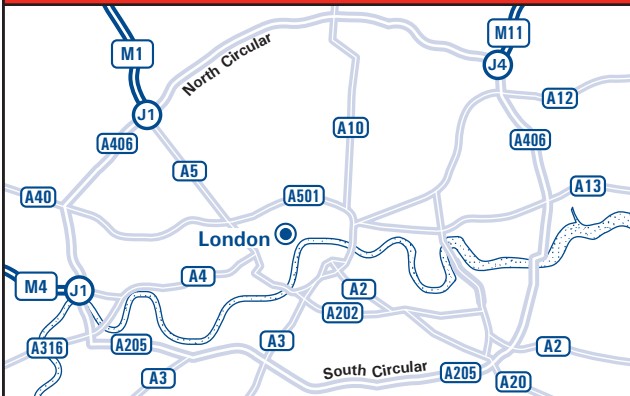

### Underground

- The nearest underground station is Tottenham Court Road, which is on the Central and Northern Lines.

### Bus

- Services 14, 19, 24, 29, 38 & 176 stop on Charing Cross Road.
- Services 3, 6, 12, 13, 15, 23, 88, 94, 139, 159 & 453 stop on Regent Street.
- Services 14, 19 & 38 stop on Shaftesbury Avenue.